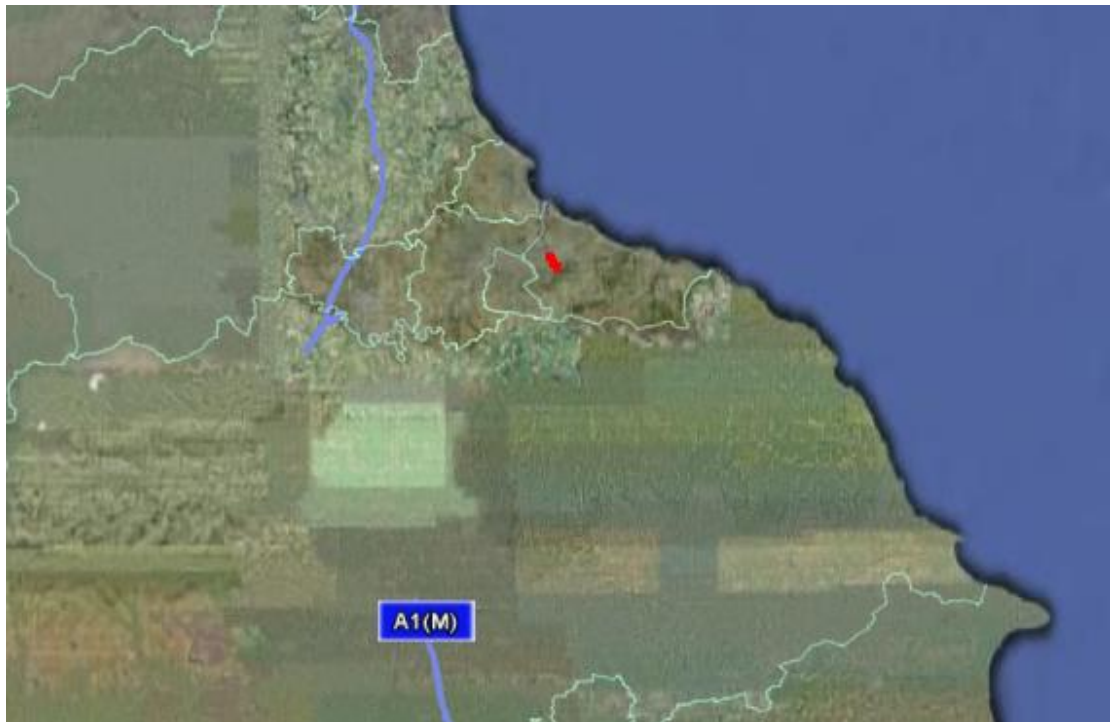

### **Site Location Plans of Trunk Road Service Areas**

**Only signed service areas have been included  
within this section**

A1 Corridor

**A1-1**

**Travelodge Berwick-Upon-Tweed**

Situated on north-east of roundabout, access from all directions.

Site Info: Petrol Filling Station and shop

**A1-7**

**TCS Seaton Service Station and Holiday Inn**

Situated on east of A550, access from both directions.

Fisher Lane,  
Seaton Burn,  
Newcastle Upon Tyne,  
Tyne And Wear

**No Service Stations**

A696 Corridor

**A696-1  
Premier Inn**

Situated on B6918 off A696, access from both directions.

A1053 Corridor

No Service Stations