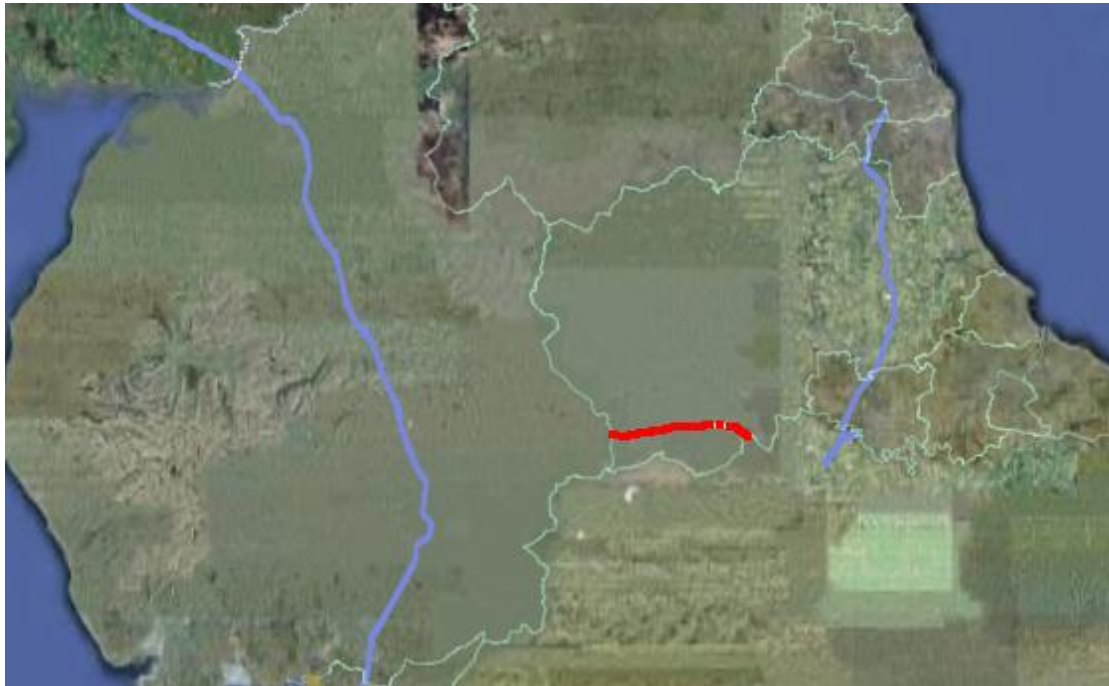

A66 (1) Corridor

No Service Stations