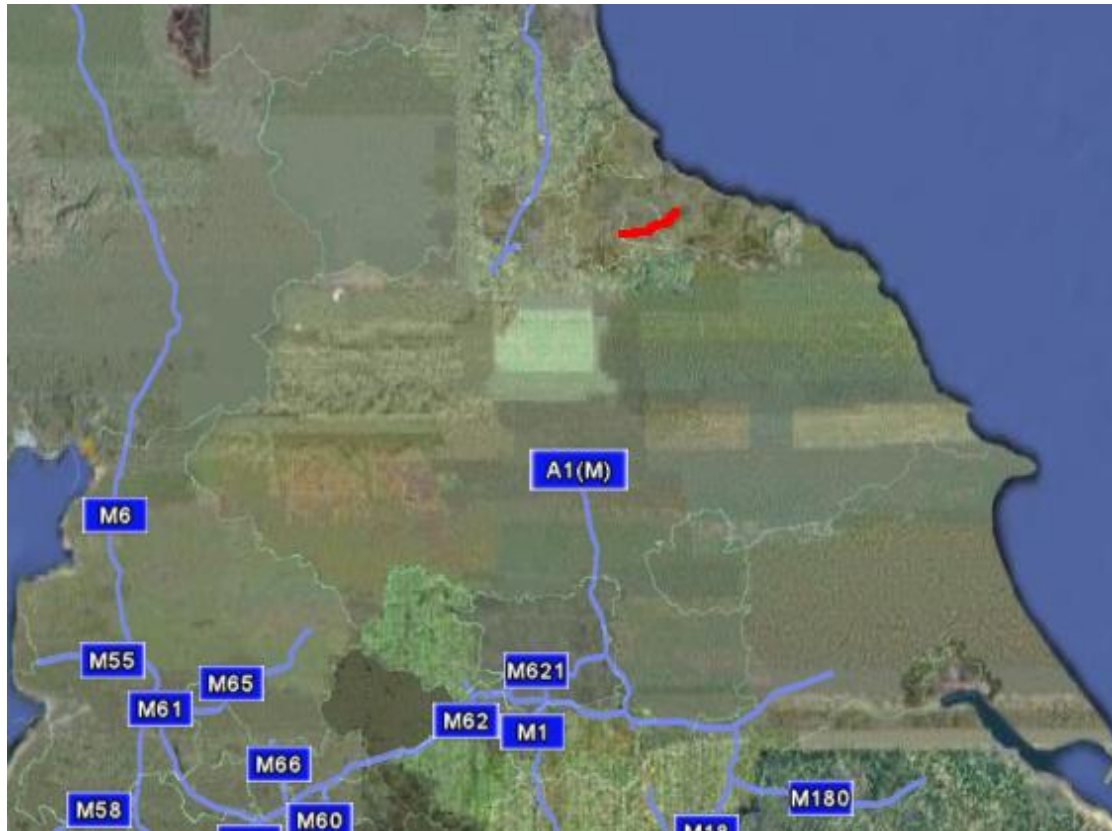

### **Site Location Plans of Trunk Road Service Areas**

**Only signed service areas have been included  
within this section**

A1 Corridor

**A1-1**

**Travelodge Berwick-Upon-Tweed**

Situated on north-east of roundabout, access from all directions.

Site Info: Petrol Filling Station and shop

**A1-7**

**TCS Seaton Service Station and Holiday Inn**

Situated on east of A550, access from both directions.

Fisher Lane,  
Seaton Burn,  
Newcastle Upon Tyne,  
Tyne And Wear

Situated on north of A69, access from both directions.

Henshaw  
Hexham,  
Northumberland..  
NE47 7EL

Tel: 01434 344287

Site Info: Petrol Filling Station

A174 Corridor

No Services Stations

**A184 Corridor**

**No Service Stations**

A696 Corridor

**A696-1  
Premier Inn**

Situated on B6918 off A696, access from both directions.

A1053 Corridor

No Service Stations