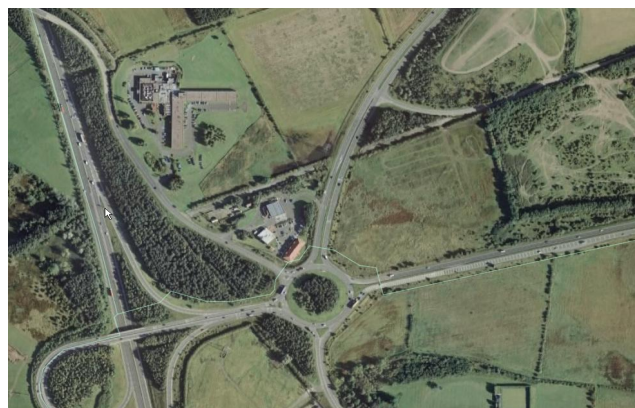

A19-1
TCS Seaton Burn Service Area & Holiday Inn

Fisher Lane,
Seaton Burn,
Newcastle Upon Tyne,
Tyne And Wear
NE13 6BP

Tel No: 0870 787 3291 (Holiday Inn)

Site Info: Accommodation, Petrol Station, Car Parking and Restaurants.